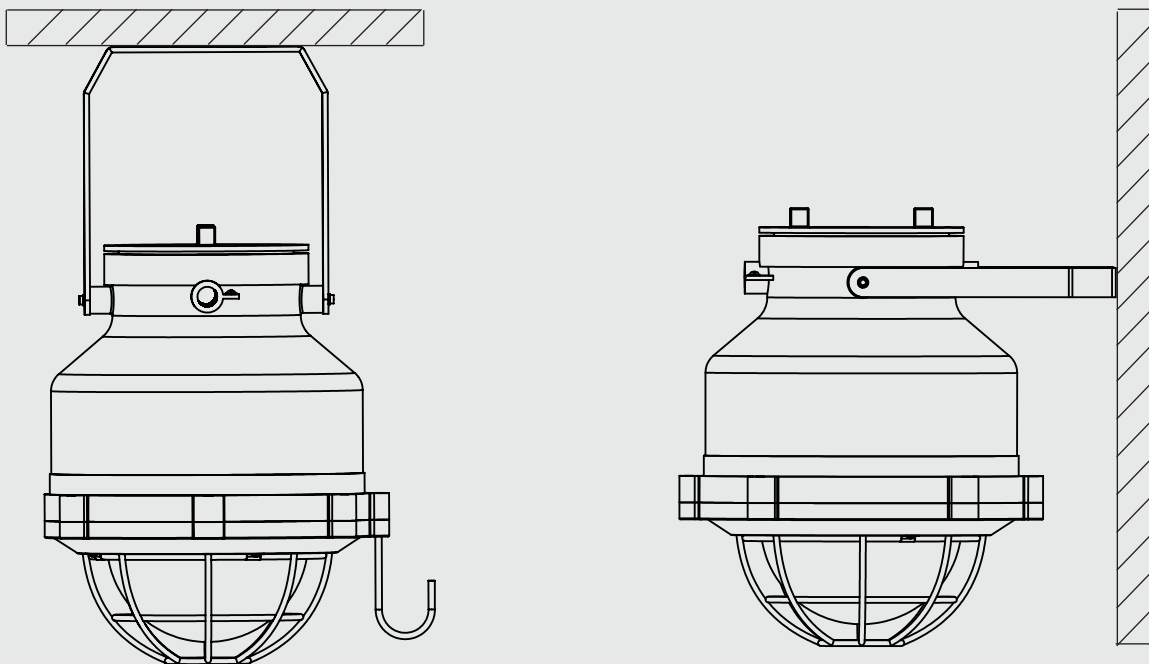

Ceiling / Wall Mounting

Flameproof Instrumentation

Made in

Flameproof Instrumentation

Plot. No. E/14, Addl. MIDC, Anand Nagar, Ambarnath (E), Dist. Thane, Maharashtra, India — 421 506.

sales@flameproof.co.in

9321160178

www.flameproof.co.in