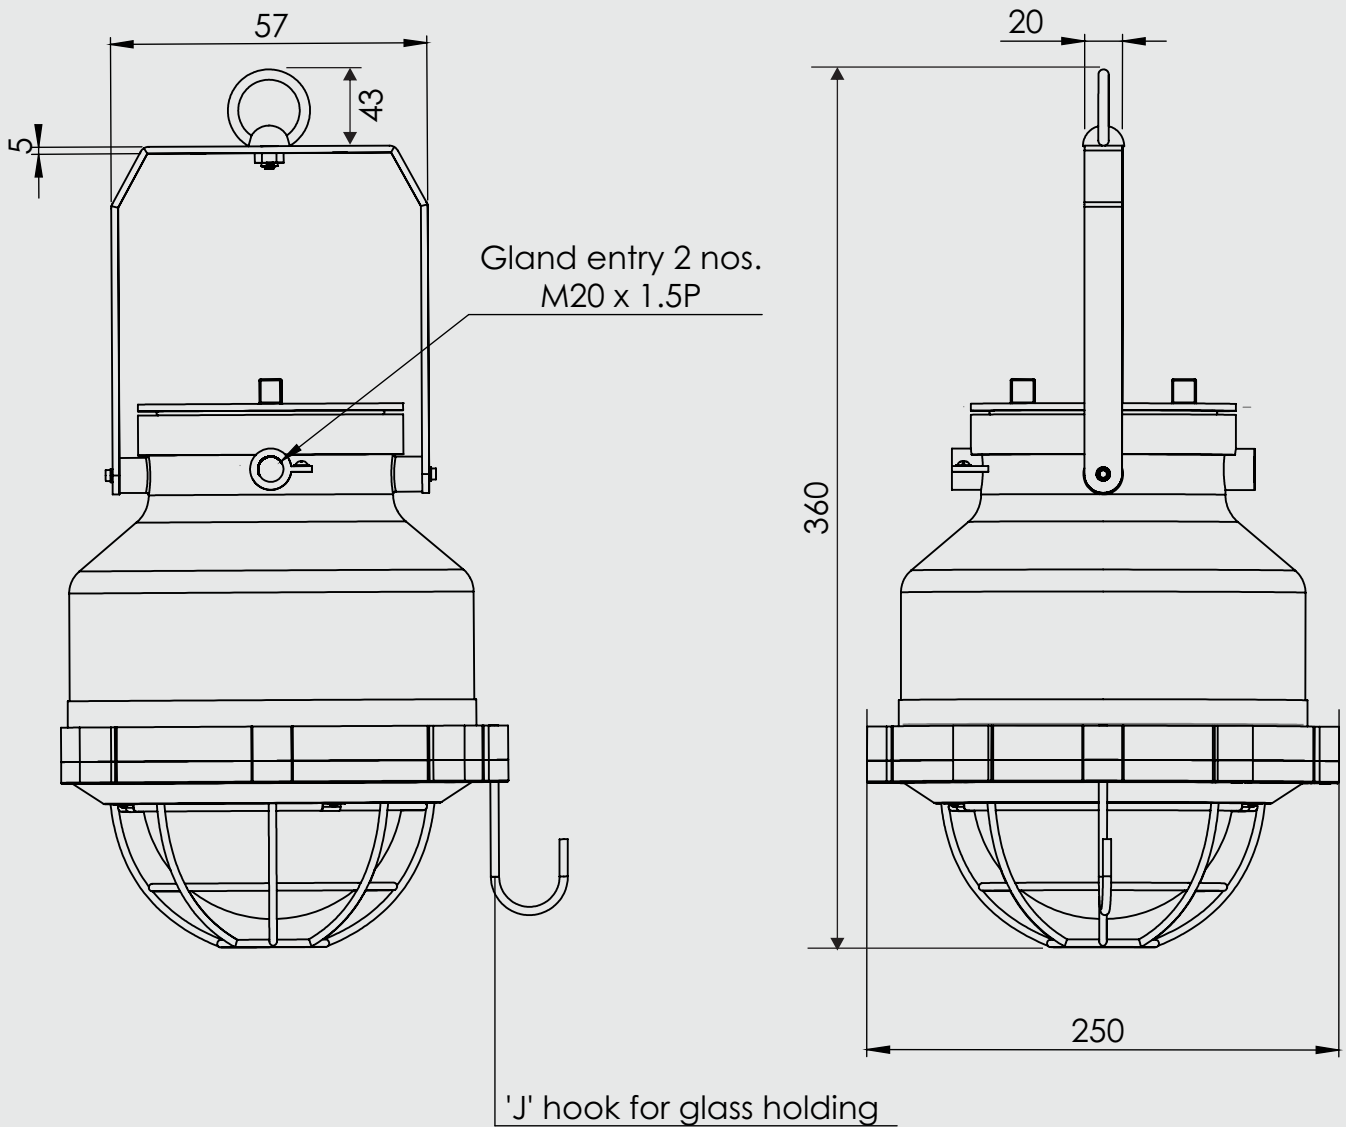

Dimensional Details

Flameproof Instrumentation

Made in

Flameproof Instrumentation

Plot. No. E/14, Addl. MIDC, Anand Nagar, Ambarnath (E), Dist. Thane, Maharashtra, India — 421 506.

sales@flameproof.co.in

9321160178

www.flameproof.co.in