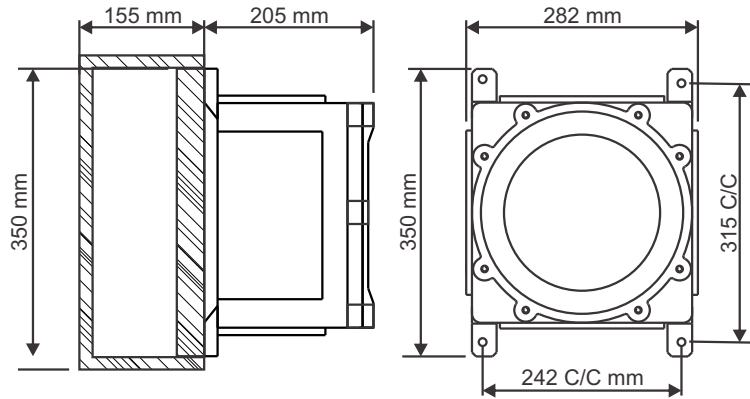

Flameproof LED Emergency Light 100 Watt

Depth = 205 mm

	SALIENT FEATURES
Input	230 VAC
Wattage	100 Watts
Moc	LM 6, Aluminum, IP 65
Weight	15 Kg
Light	High bright LED
Light colour	High bright cool white LED
Battery backup	60 minutes
Charging time	8 Hours, charger inbuilt in box
LED heat dispersion	Through internal thermal construction
Viewing angle	120°
Colour Temperature	6500K
LED Life span	50,000 Hrs
Hardware	SS
Coating	Powder coated
Function Type	Automatic ON when power supply OFF
Operating Temp.	50 °C
Cable entry	Max. 2 Nos. - 3/4" ET
Gas group	IIA, IIB, Zone 1 and Zone 2